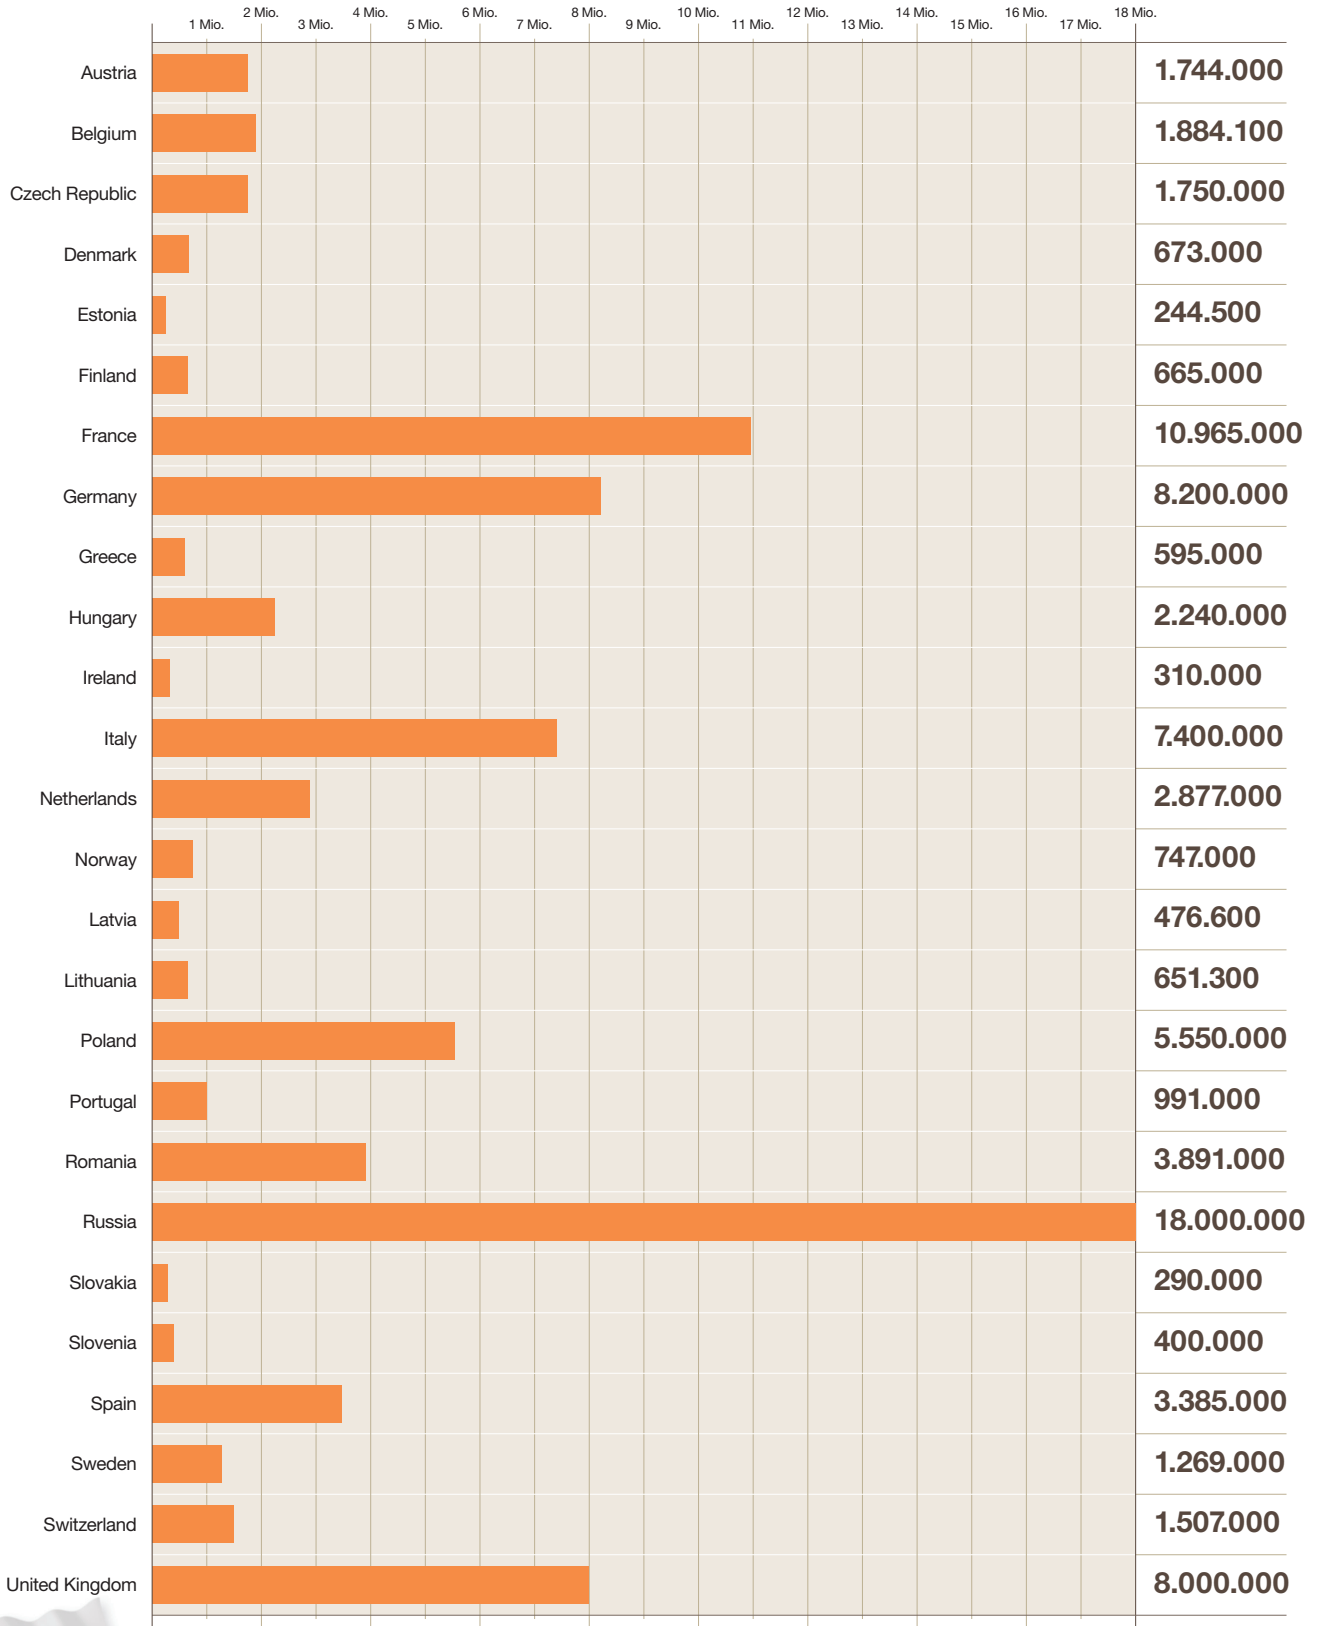

Estimated number of European households owning at least one pet animal	70 million households (excl. Russia)
Estimated percentage of European households owning at least one cat or one dog	Europ. Union: Cats 24%, Dogs 27% Europe: Cats 25%, Dogs 26%
Number of pet food producing companies	650 plants
Employment indirect employment is an estimation based on an approximate 200.000 veterinarians in Europe, an estimated 60.000 pet specialist stores, medication/vaccination, suppliers to the pet food industry, pet accessories industry, trade shows, pet press, breeders, animal welfare organizations, transport...	direct employment pet food industry: 50.000 indirect employment: 500.000
Annual sales of pet food products	Volume: 8.3 million tons Turnover: € 13.5 billion
Annual value of pet related products and services this estimated figure includes in particular breeders, dog training, pet accessories, grooming, veterinarians, insurances, medication, vaccination...	Turnover: € 10.5 billion
Annual growth rate of the pet food industry (average value over the past 3 years)	2.0 %

Pet population at a glance

Total European Union: 196.775.900

Total Europe: 240.805.900

Dog population

Total European Union: 60.226.400

Total Europe: 73.643.400

Cat population

Total European Union: 64.448.500

Total Europe: 84.705.500

Ornamental bird population

Total European Union: 39.215.000

Total Europe: 42.592.000

Ornamental fish number of aquaria

Total European Union: 8.272.000
Total Europe: 9.221.000

Small mammal population