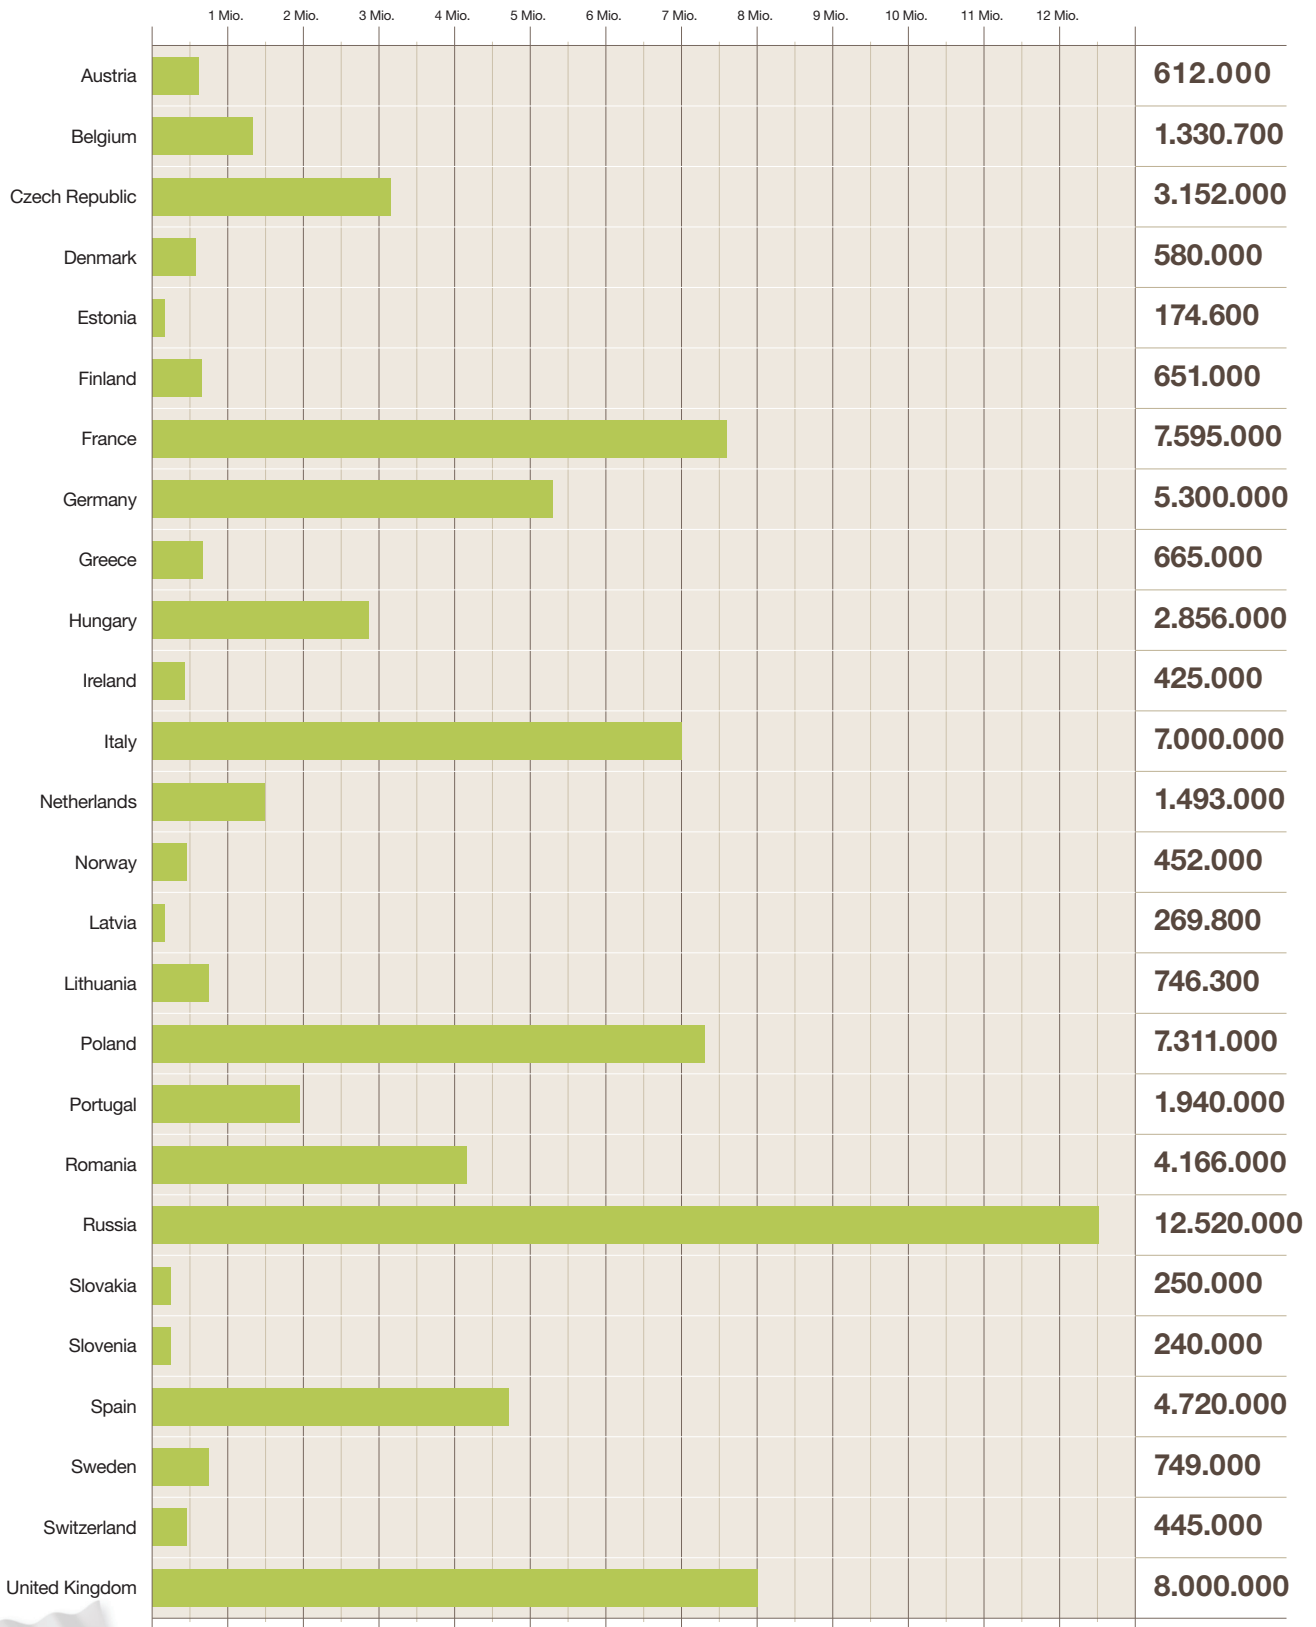

Estimated number of European households owning at least one pet animal	70 million households (excl. Russia)
Estimated percentage of European households owning at least one cat or one dog	Europ. Union: Cats 24%, Dogs 27% Europe: Cats 25%, Dogs 26%
Number of pet food producing companies	650 plants
Employment indirect employment is an estimation based on an approximate 200.000 veterinarians in Europe, an estimated 60.000 pet specialist stores, medication/vaccination, suppliers to the pet food industry, pet accessories industry, trade shows, pet press, breeders, animal welfare organizations, transport...	direct employment pet food industry: 50.000 indirect employment: 500.000
Annual sales of pet food products	Volume: 8.3 million tons Turnover: € 13.5 billion
Annual value of pet related products and services this estimated figure includes in particular breeders, dog training, pet accessories, grooming, veterinarians, insurances, medication, vaccination...	Turnover: € 10.5 billion
Annual growth rate of the pet food industry (average value over the past 3 years)	2.0 %

Pet population at a glance

Total European Union: 196.775.900

Total Europe: 240.805.900

Dog population

Total European Union: 60.226.400

Total Europe: 73.643.400

Cat population

Total European Union: 64.448.500

Total Europe: 84.705.500

Ornamental bird population

Total European Union: 39.215.000

Total Europe: 42.592.000

Ornamental fish number of aquaria

Total European Union: 8.272.000
Total Europe: 9.221.000

Small mammal population