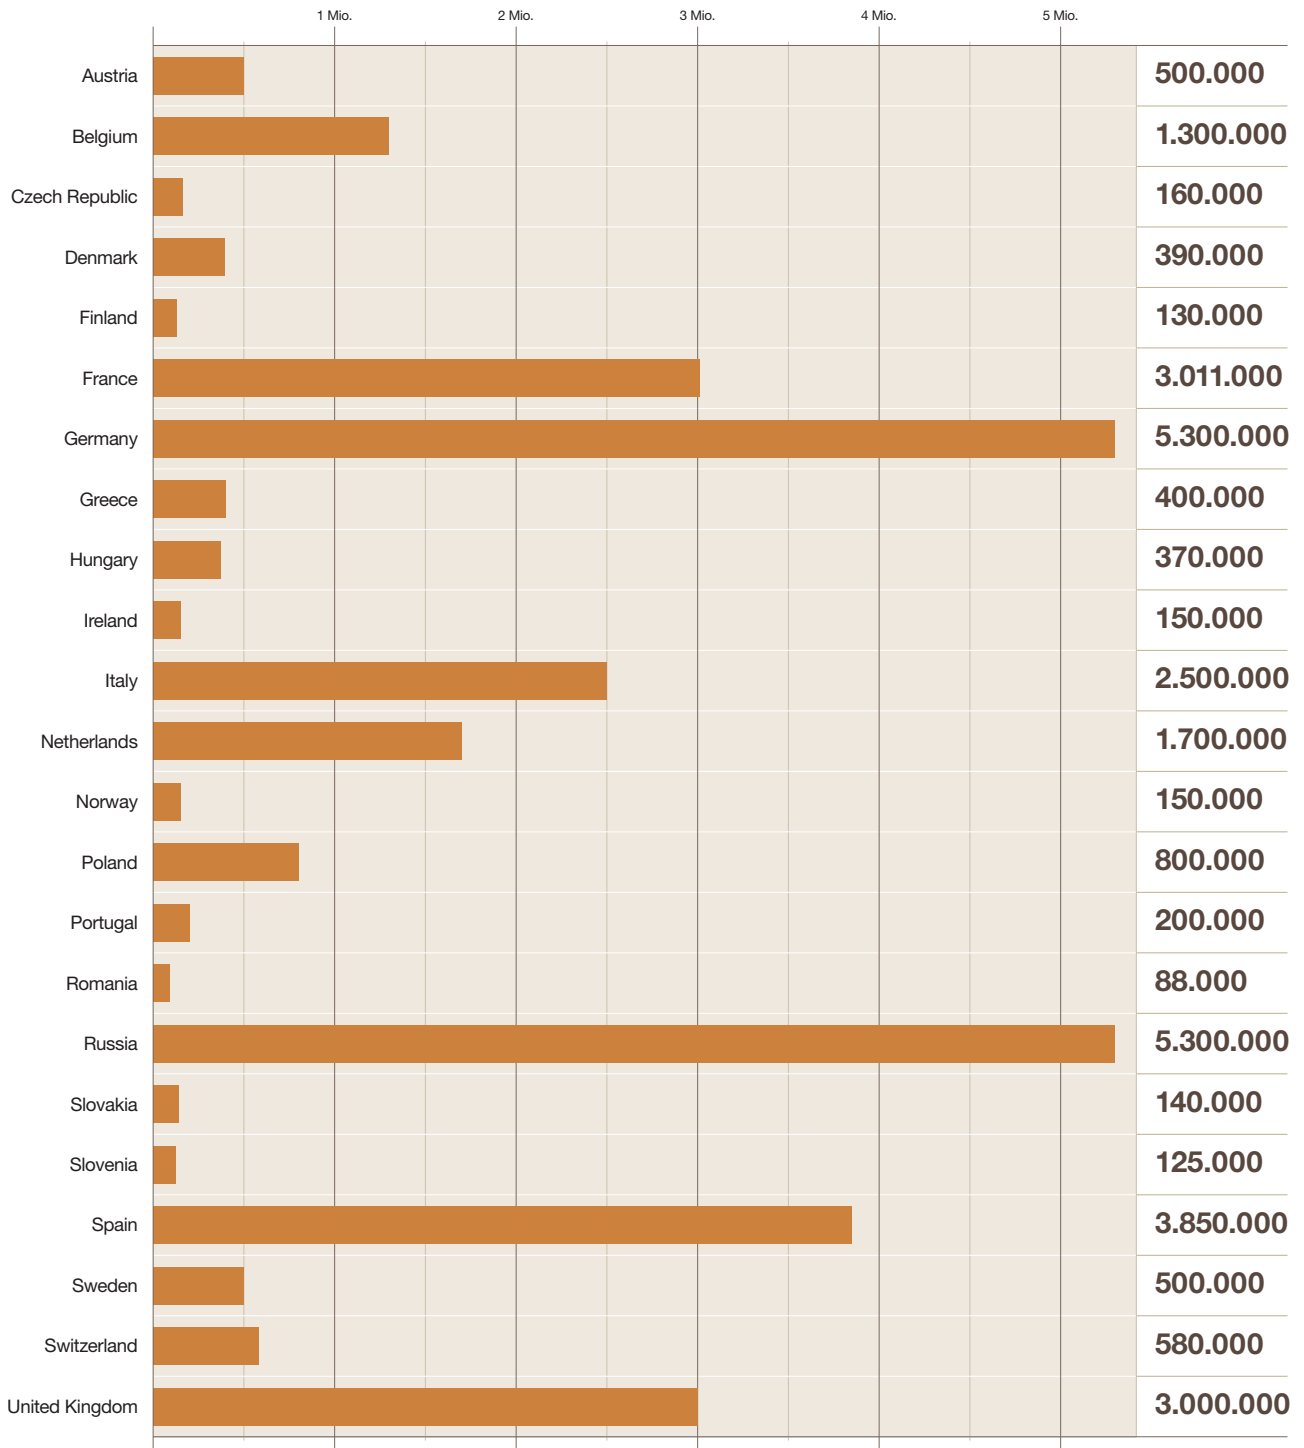

Small mammal population

Total European Union: 24.614.000

Total Europe: 30.644.000