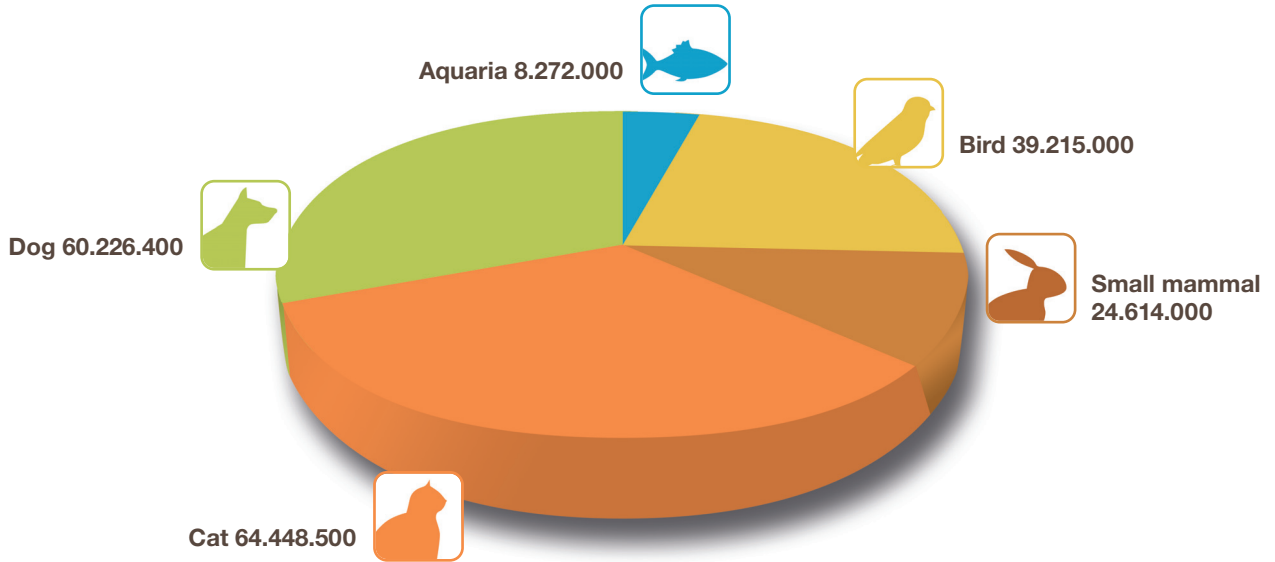

FEDIAF
The European Pet Food Industry

Facts & Figures 2010

FEDIAF
European Pet Food Industry Federation
Avenue Louise 89 · B - 1050 Brussels · Tel: + 32 2 536 05 20
fediaf@fediaf.org · www.fediaf.org

FEDIAF Facts & Figures 2010

Estimated number of European households owning at least one pet animal	70 million households (excl. Russia)
Estimated percentage of European households owning at least one cat or one dog	Europ. Union: Cats 24%, Dogs 27% Europe: Cats 25%, Dogs 26%
Number of pet food producing companies	650 plants
Employment indirect employment is an estimation based on an approximate 200.000 veterinarians in Europe, an estimated 60.000 pet specialist stores, medication/vaccination, suppliers to the pet food industry, pet accessories industry, trade shows, pet press, breeders, animal welfare organizations, transport...	direct employment pet food industry: 50.000 indirect employment: 500.000
Annual sales of pet food products	Volume: 8.3 million tons Turnover: € 13.5 billion
Annual value of pet related products and services this estimated figure includes in particular breeders, dog training, pet accessories, grooming, veterinarians, insurances, medication, vaccination...	Turnover: € 10.5 billion
Annual growth rate of the pet food industry (average value over the past 3 years)	2.0 %

Pet population at a glance

Total European Union: 196.775.900

Total Europe: 240.805.900

Dog population

Total European Union: 60.226.400

Total Europe: 73.643.400

Cat population

Total European Union: 64.448.500