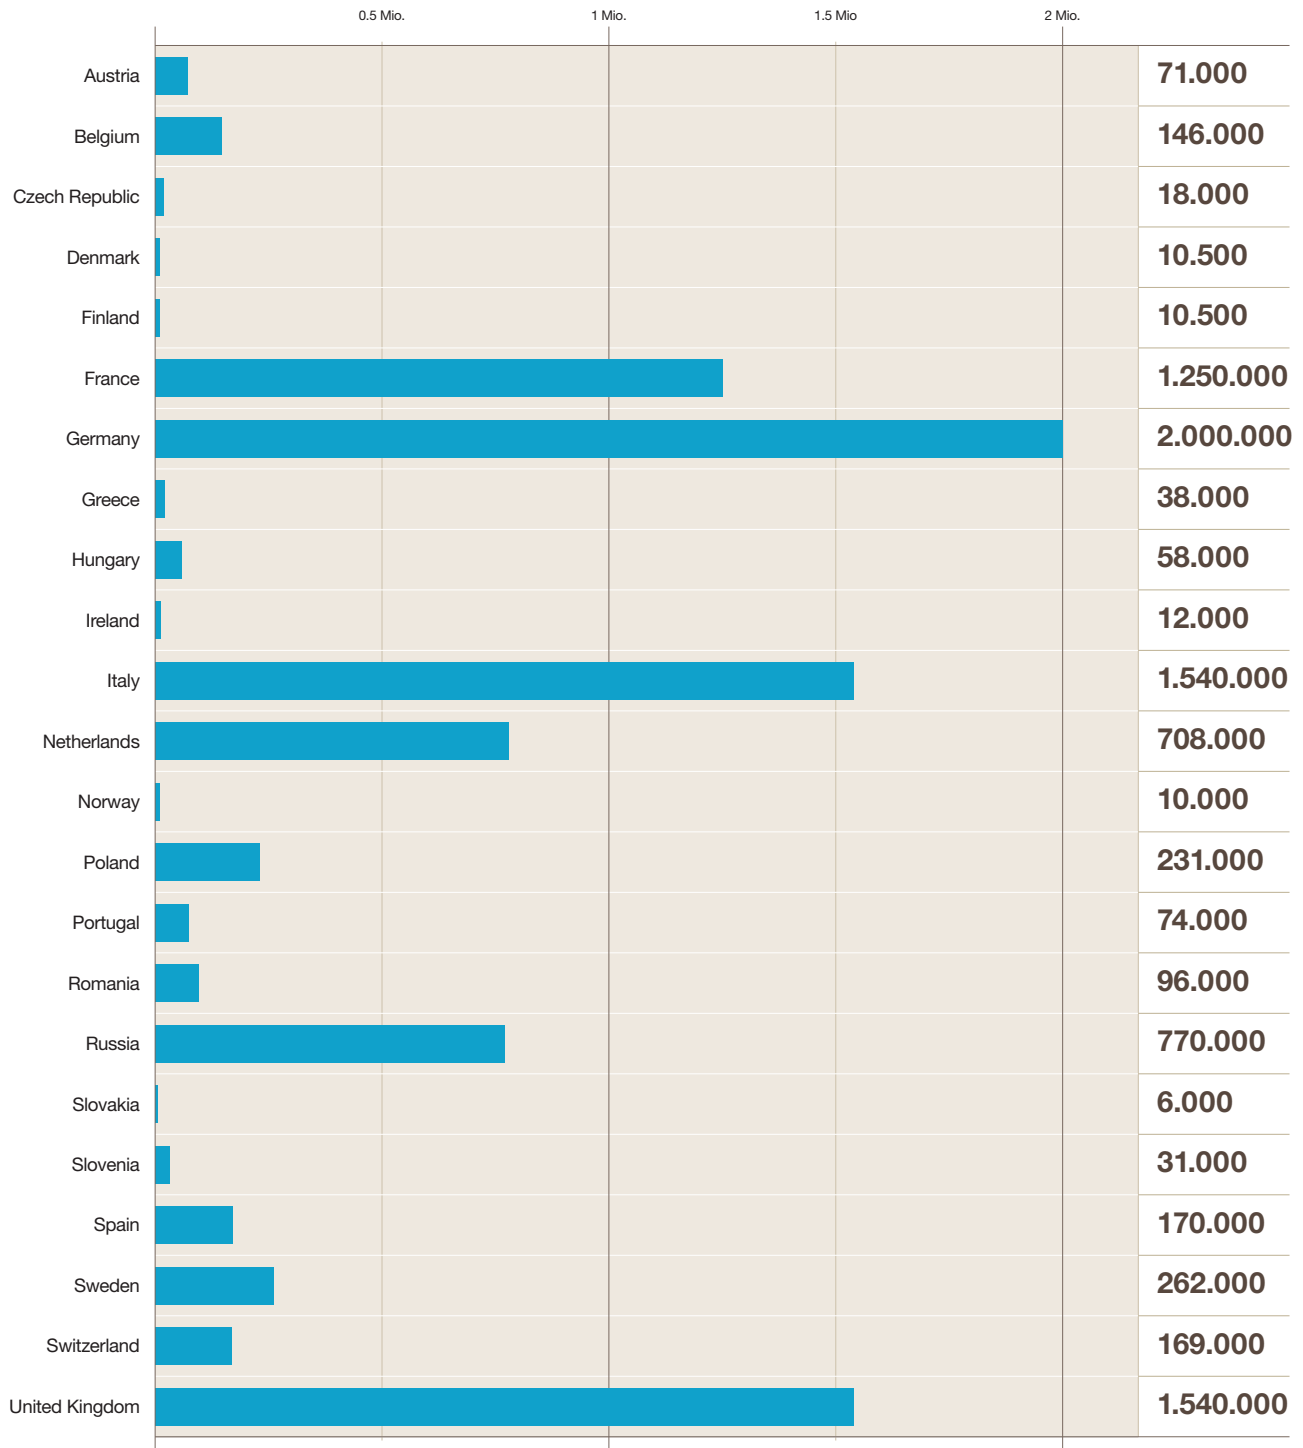

Estimated number of European households owning at least one pet animal	70 million households (excl. Russia)
Estimated percentage of European households owning at least one cat or one dog	Europ. Union: Cats 24%, Dogs 27% Europe: Cats 25%, Dogs 26%
Number of pet food producing companies	650 plants
Employment indirect employment is an estimation based on an approximate 200.000 veterinarians in Europe, an estimated 60.000 pet specialist stores, medication/vaccination, suppliers to the pet food industry, pet accessories industry, trade shows, pet press, breeders, animal welfare organizations, transport...	direct employment pet food industry: 50.000 indirect employment: 500.000
Annual sales of pet food products	Volume: 8.3 million tons Turnover: € 13.5 billion
Annual value of pet related products and services this estimated figure includes in particular breeders, dog training, pet accessories, grooming, veterinarians, insurances, medication, vaccination...	Turnover: € 10.5 billion
Annual growth rate of the pet food industry (average value over the past 3 years)	2.0 %

Pet population at a glance

Total European Union: 196.775.900

Total Europe: 240.805.900

Dog population

Total European Union: 60.226.400

Total Europe: 73.643.400

Cat population

Total European Union: 64.448.500

Total Europe: 84.705.500

Ornamental bird population

Total European Union: 39.215.000

Total Europe: 42.592.000

Ornamental fish number of aquaria

Total European Union: 8.272.000
Total Europe: 9.221.000

Small mammal population