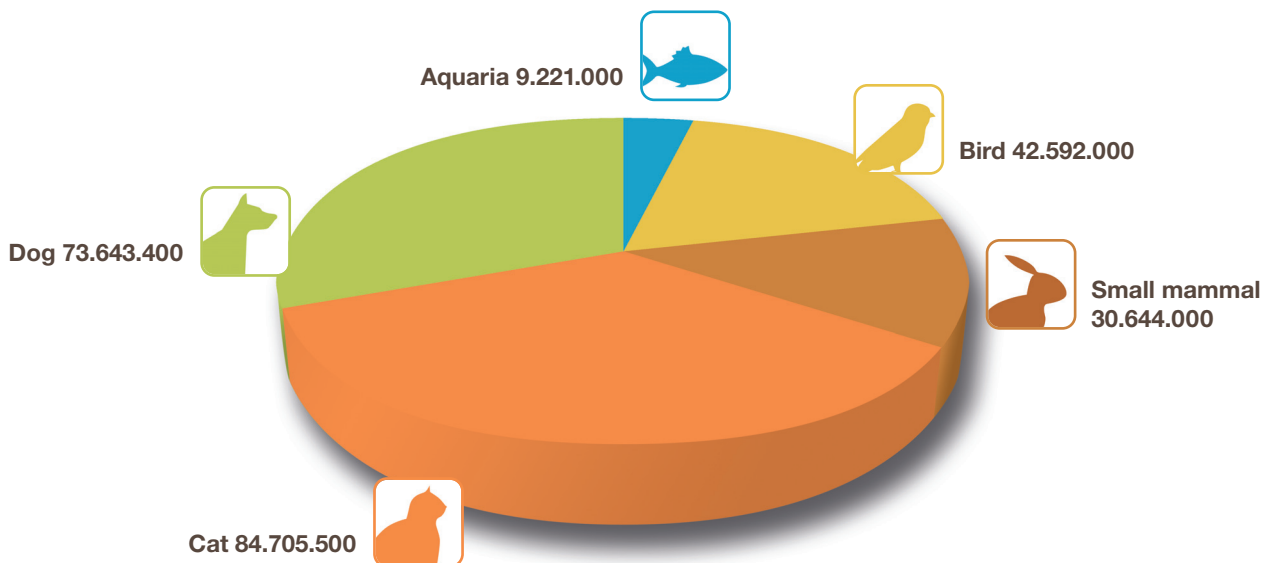

FEDIAF
The European Pet Food Industry

Facts & Figures 2010

FEDIAF
European Pet Food Industry Federation
Avenue Louise 89 · B - 1050 Brussels · Tel: + 32 2 536 05 20
fediaf@fediaf.org · www.fediaf.org

FEDIAF Facts & Figures 2010

Estimated number of European households owning at least one pet animal	70 million households (excl. Russia)
Estimated percentage of European households owning at least one cat or one dog	Europ. Union: Cats 24%, Dogs 27% Europe: Cats 25%, Dogs 26%
Number of pet food producing companies	650 plants
Employment indirect employment is an estimation based on an approximate 200.000 veterinarians in Europe, an estimated 60.000 pet specialist stores, medication/vaccination, suppliers to the pet food industry, pet accessories industry, trade shows, pet press, breeders, animal welfare organizations, transport...	direct employment pet food industry: 50.000 indirect employment: 500.000
Annual sales of pet food products	Volume: 8.3 million tons Turnover: € 13.5 billion
Annual value of pet related products and services this estimated figure includes in particular breeders, dog training, pet accessories, grooming, veterinarians, insurances, medication, vaccination...	Turnover: € 10.5 billion
Annual growth rate of the pet food industry (average value over the past 3 years)	2.0 %

Pet population at a glance

Total European Union: 196.775.900

Total Europe: 240.805.900

Dog population

Total European Union: 60.226.400

Total Europe: 73.643.400

Cat population

Total European Union: 64.448.500

Total Europe: 84.705.500

Ornamental bird population

Total European Union: 39.215.000

Total Europe: 42.592.000

Ornamental fish number of aquaria

Total European Union: 8.272.000
Total Europe: 9.221.000

Small mammal population