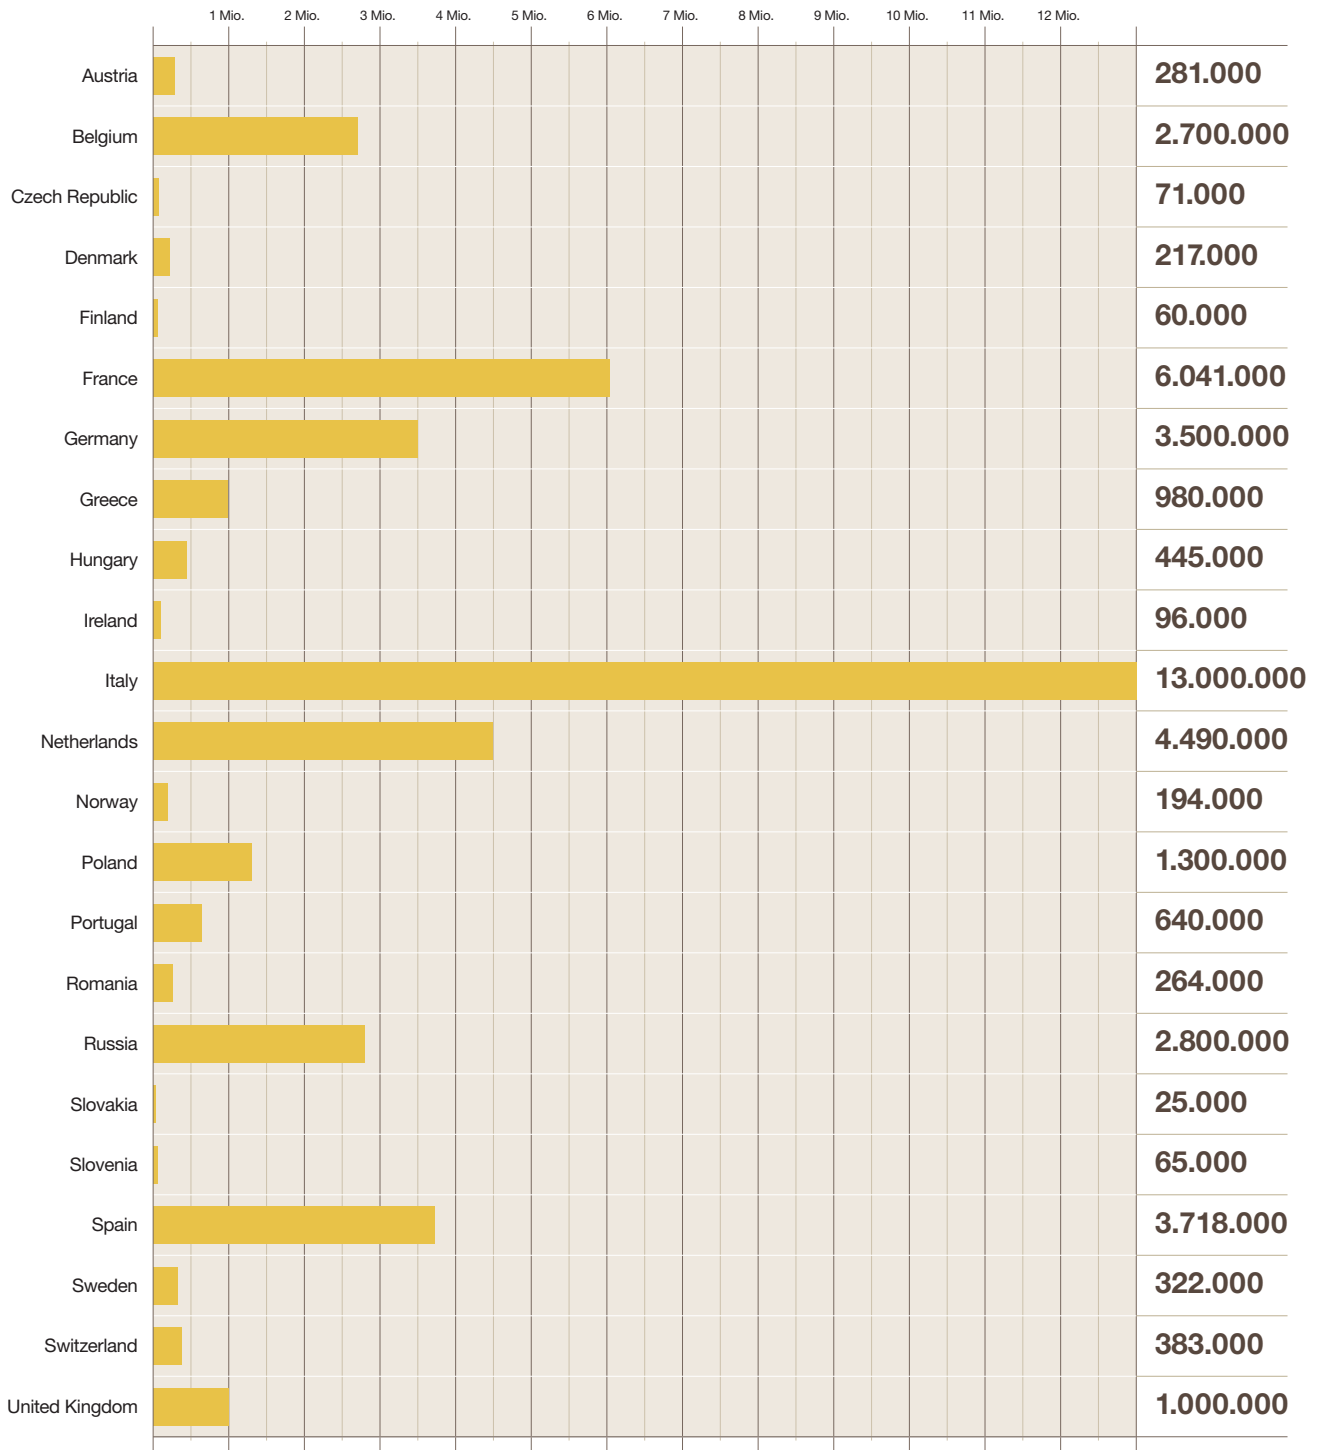

Estimated number of European households owning at least one pet animal	70 million households (excl. Russia)
Estimated percentage of European households owning at least one cat or one dog	Europ. Union: Cats 24%, Dogs 27% Europe: Cats 25%, Dogs 26%
Number of pet food producing companies	650 plants
Employment indirect employment is an estimation based on an approximate 200.000 veterinarians in Europe, an estimated 60.000 pet specialist stores, medication/vaccination, suppliers to the pet food industry, pet accessories industry, trade shows, pet press, breeders, animal welfare organizations, transport...	direct employment pet food industry: 50.000 indirect employment: 500.000
Annual sales of pet food products	Volume: 8.3 million tons Turnover: € 13.5 billion
Annual value of pet related products and services this estimated figure includes in particular breeders, dog training, pet accessories, grooming, veterinarians, insurances, medication, vaccination...	Turnover: € 10.5 billion
Annual growth rate of the pet food industry (average value over the past 3 years)	2.0 %

Pet population at a glance

Total European Union: 196.775.900

Total Europe: 240.805.900

Dog population

Total European Union: 60.226.400

Total Europe: 73.643.400

Cat population

Total European Union: 64.448.500

Total Europe: 84.705.500

Ornamental bird population

Total European Union: 39.215.000

Total Europe: 42.592.000

Ornamental fish number of aquaria

Total European Union: 8.272.000
Total Europe: 9.221.000

Small mammal population