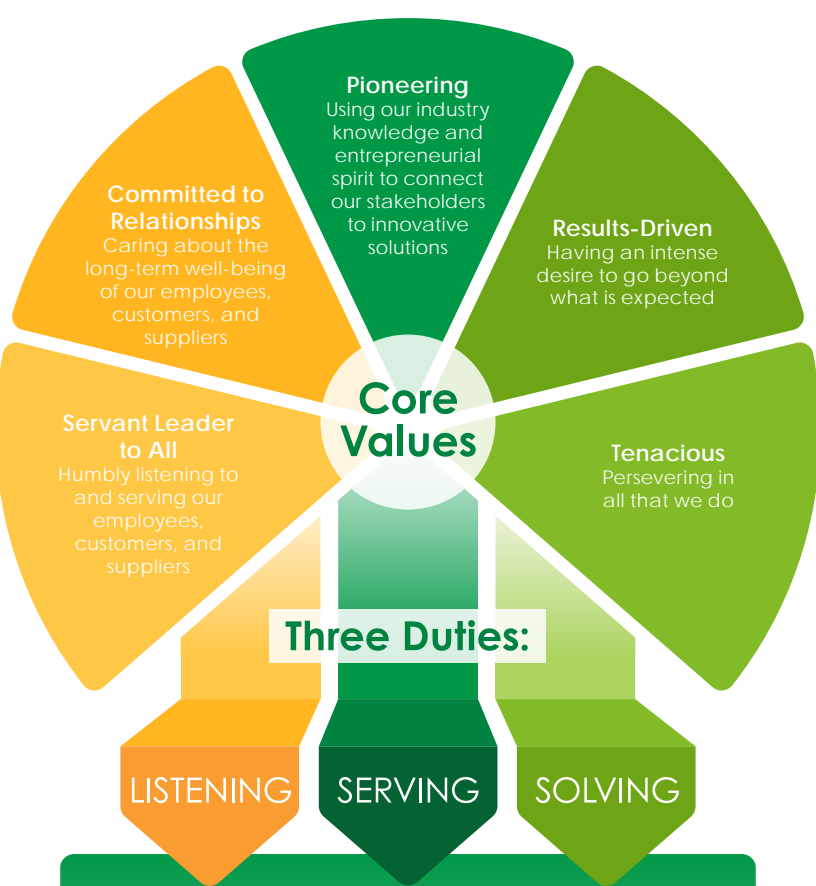

3D Corporate Solutions

We are driven to create value with our pet food partners by providing safe, quality ingredients and innovative supply chain solutions.

3D
Corporate Solutions