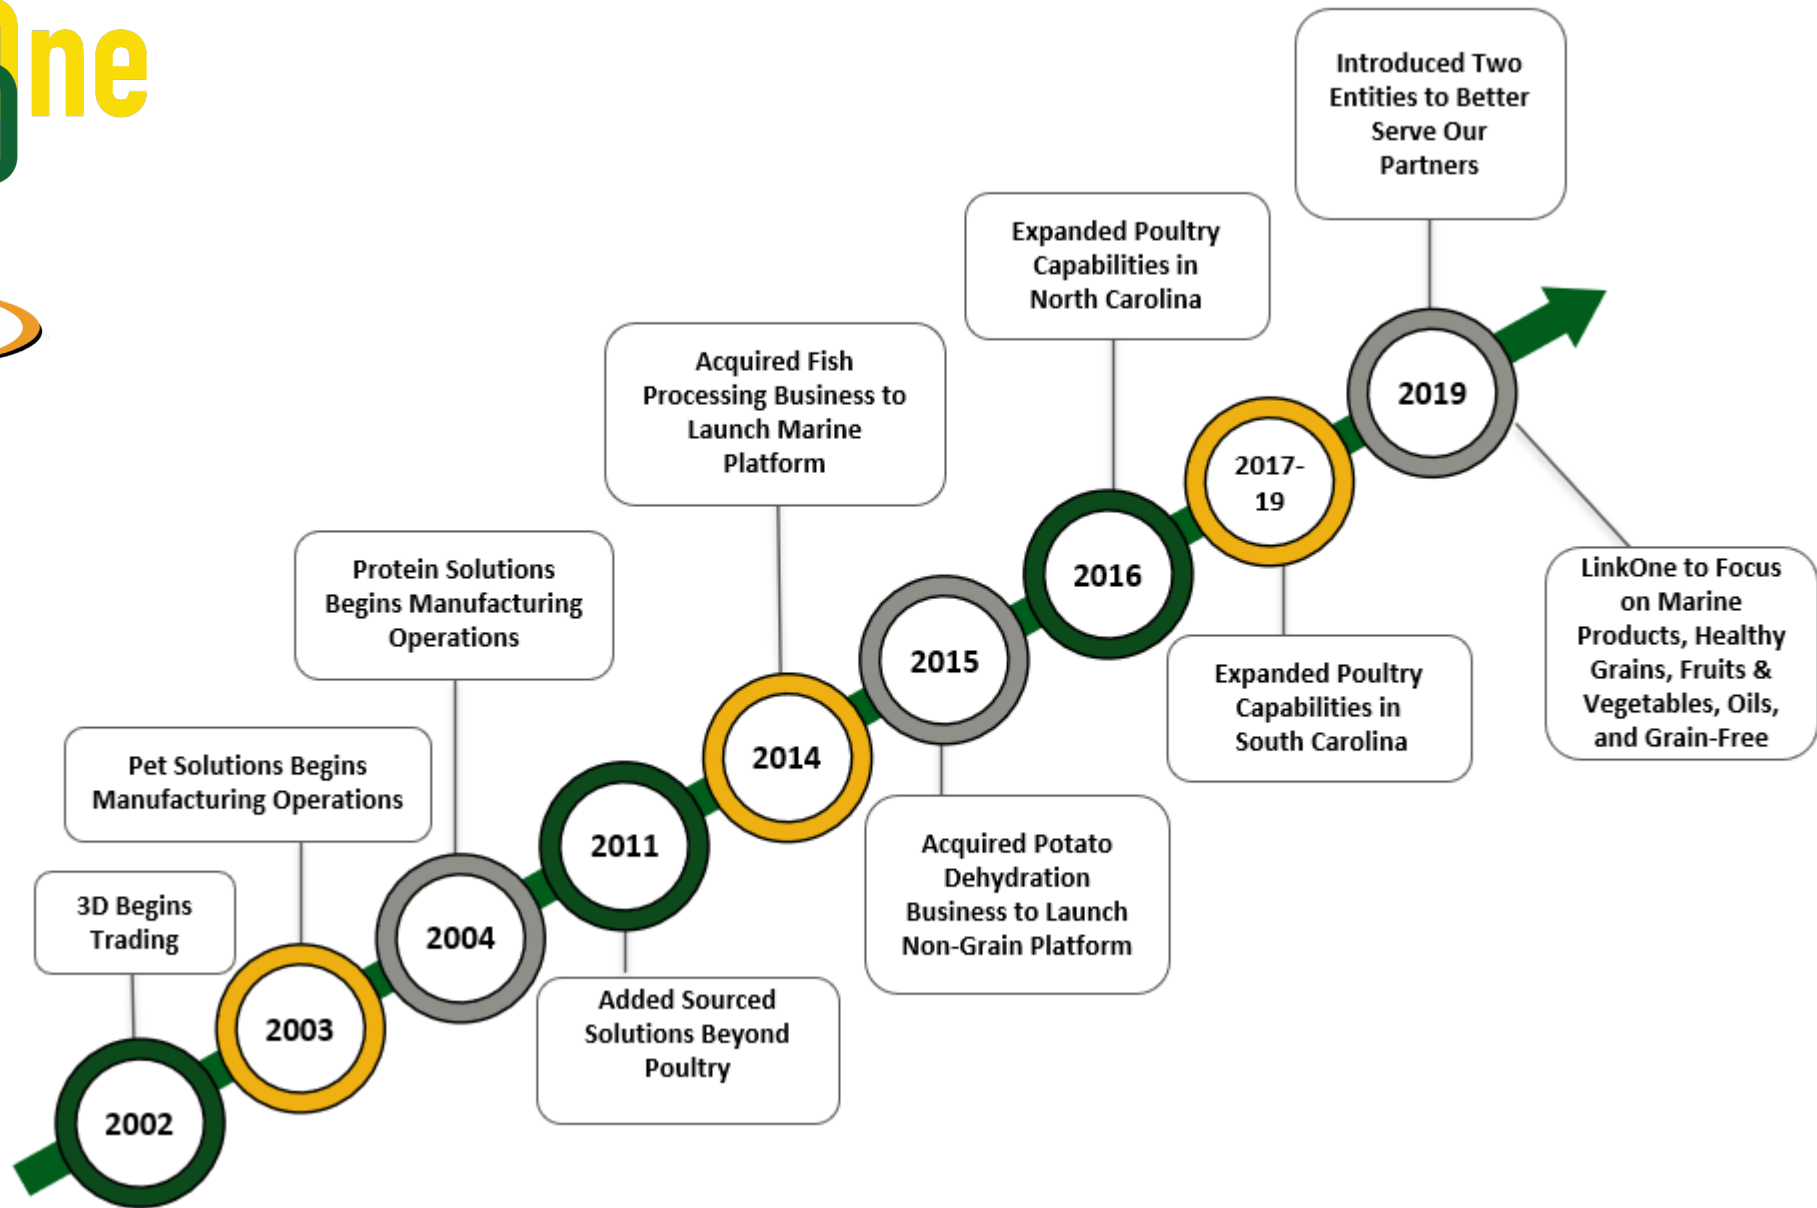

LinkOne

Ingredient Solutions

Formerly

About LinkOne

- LinkOne Ingredient Solutions is the premier source for pet food ingredients and supply chain solutions to the pet food industry.
- Our team operates under founding model to Listen, Serve, and Solve for our customers.
- We manufacture and source a wide range of ingredients including fruits & vegetables, marine products, oils, and healthy grains.
- Our ingredient lineup includes our proprietary Extrudapro™ potato and our proprietary dried marine proteins across multiple fish species.
- Our name signifies our passion to serve the pet food industry as your first and most critical link in your supply chain.

LinkOne

Ingredient Solutions

Formerly

LinkOne

Fruits & Vegetables

- Production facilities in Idaho and Wisconsin
 - BRC Certified
 - Largest supplier of potato to the companion animal industry
 - Relationships with edible potato producers
 - Locally grown
- Ingredient Offerings
 - Potato Flakes, Cubes, and Flour
 - Sweet Potato
 - Extrudapro™ Potato
 - Blueberry
 - Cranberry
 - Carrot- under development
 - Pumpkin- under development
 - Speak to one of our representatives for more ingredients and solutions!

LinkOne Marine Solutions

- 2 Premium Dried Fish Facilities in Mexico and Norway
- Fishmeal Operations in Chile, Norway, and Mexico
- IFFO & MSC Certified
- Frozen Fish Capacities
- Premium Fish Oils (Herring, Mackerel, Salmon, Sardine, and Tuna)
- Over 6 Different Species Offered

Whitefish operations

LinkOne Sourcing Solutions

If we don't produce an ingredient you are looking for today, we will develop a supply chain solution.

- **Gluten-free, Organic, Non-GMO, Conventional, and Pet Food Ingredients Offered**
- **Brown Rice**
- **Dried Yeast**
- **Oat Groats**
- **Pearled Barley**
- **Pelleted Dried Egg**
- **Vegetable Oils**
- **And Much More!**